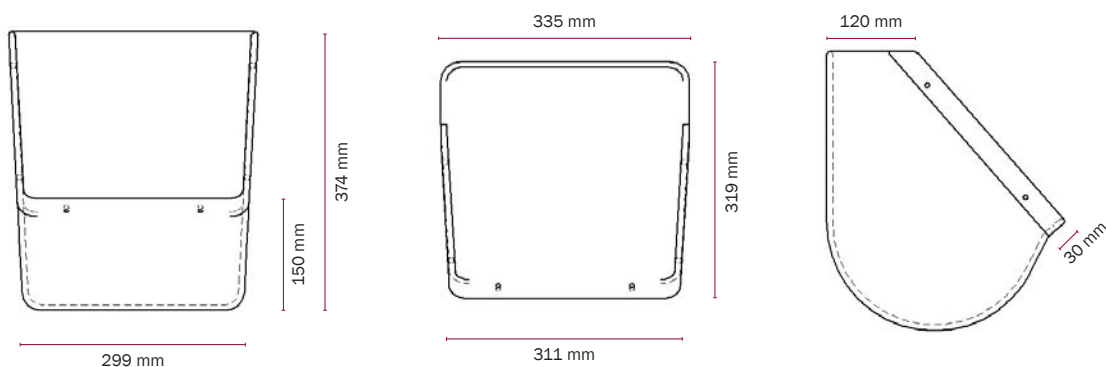

EGEBJERG SOW BOWL

Type 296

- Feed waste is prevented because of the high sides (37 cm)
- Minimum space required
- Bended front edge to prevent sow from biting the bowl

Dimensioning

Volume:	9 litres
Material:	PP. UV protected
Thickness:	8 mm
Colour:	Black

The bite protection is made of stainless steel, type 304

EGEBJERG SOW BOWL

No.	Description
42.218	Sow bowl incl. stainless steel protection

 **Egebjerg**