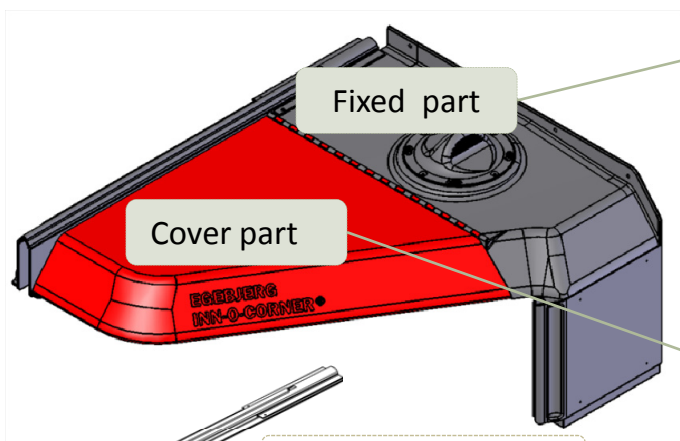

INN-O-CORNER® and MASTER Lamp® - the complete solution

INN-O-CORNER® is available in the following sizes:

80 cm equivalent to 0,68 m²

90 cm equivalent to 0,80 m²

- The INN-O-CORNER® provides high welfare for the animals
- The INN-O-CORNER® is made in an elegant design
- Tight assemblings
- Optimum climate (closed sides that prevents draught)
- Easy to clean (inclining surface ensures that the water runs off)
- Fitting 35 mm board profile

Fixed part

44.081	80 cm fixed part - left
44.091	80 cm fixed part - right
44.061	90 cm fixed part - left
44.071	90 cm fixed part - right

Cover part

44.082	80 cm cover part - left
44.092	80 cm cover part - right
44.062	90 cm cover part - left
44.072	90 cm cover part - right