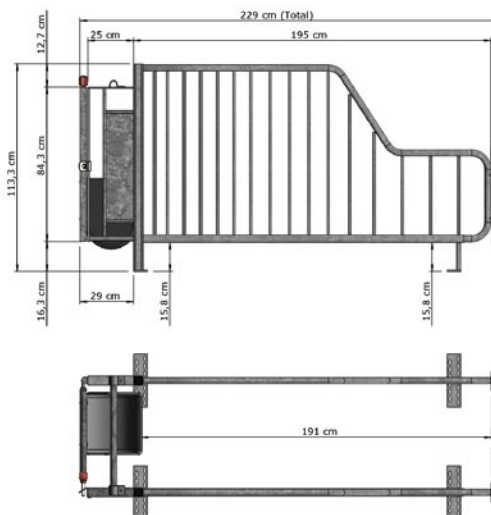

INN-O-STALL® cadillac CONFINE

Safety for the sow

- Closed partitions at the trough and vertical grilles in the crate sides prevent aggressions

Easy access for personnel

- The opening in the rear gate allows easy access to the sow. The partition design provides good space for sow stimulation

Durable

- Sturdy construction with massive posts provides long durability

examples

FACTS

Length:	195 cm
Width:	60 cm
Height:	113.3 cm
Posts:	50 x 50 x 4 mm
Rear posts:	25 mm massive
Upper bar:	33.7 x 2.65 mm
Lower bar:	42.4 x 2.65 mm
Grilles:	14 mm
Saloon gate bars:	33.7 x 2.65 mm
Surface:	Galvanized

INN-O-STALL® CONFINE

No.	Description
G62.381	Gestation partition galvanized
G62.410	Gate galvanized
G62.681	Stall gate for stall incl. trough

EXPORT MODEL