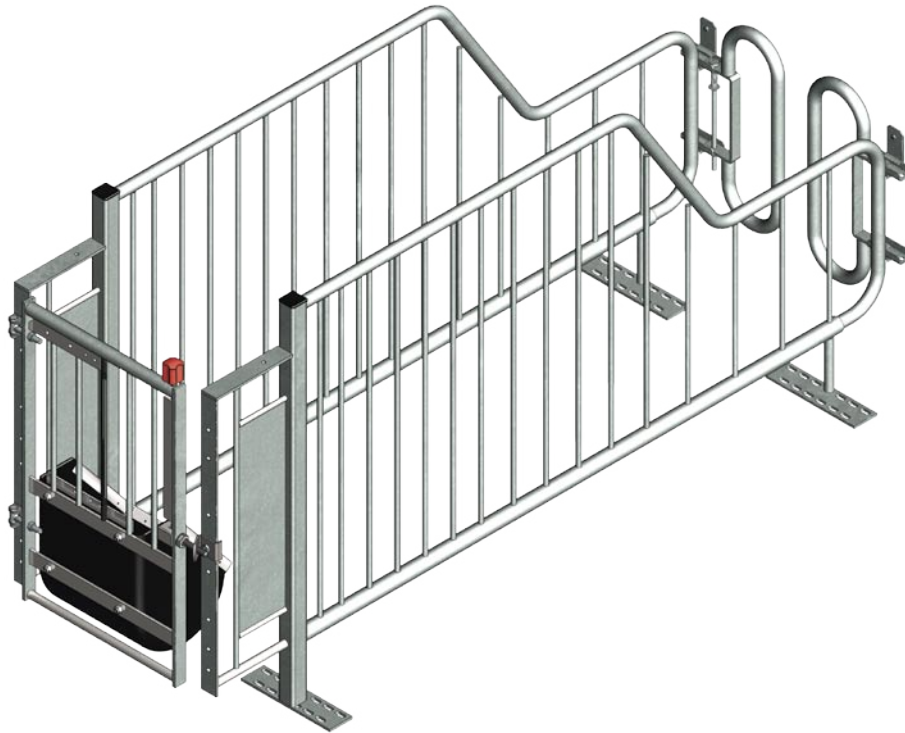

INN-O-STALL® cadillac CONFINE

Safety for the sow

- Closed partitions at the trough and vertical grilles in the crate sides prevent aggressions

Easy access for personnel

- The opening in the rear gate allows easy access to the sow. The partition design provides good space for sow stimulation

Durable

- Sturdy construction with massive posts provides long durability

examples

FACTS

Length:	195 cm
Width:	60 cm
Height:	113.3 cm
Posts:	50 x 50 x 4 mm
Rear posts:	25 mm massive
Upper bar:	33.7 x 2.65 mm
Lower bar:	42.4 x 2.65 mm
Grilles:	14 mm
Saloon gate bars:	33.7 x 2.65 mm
Surface:	Galvanized